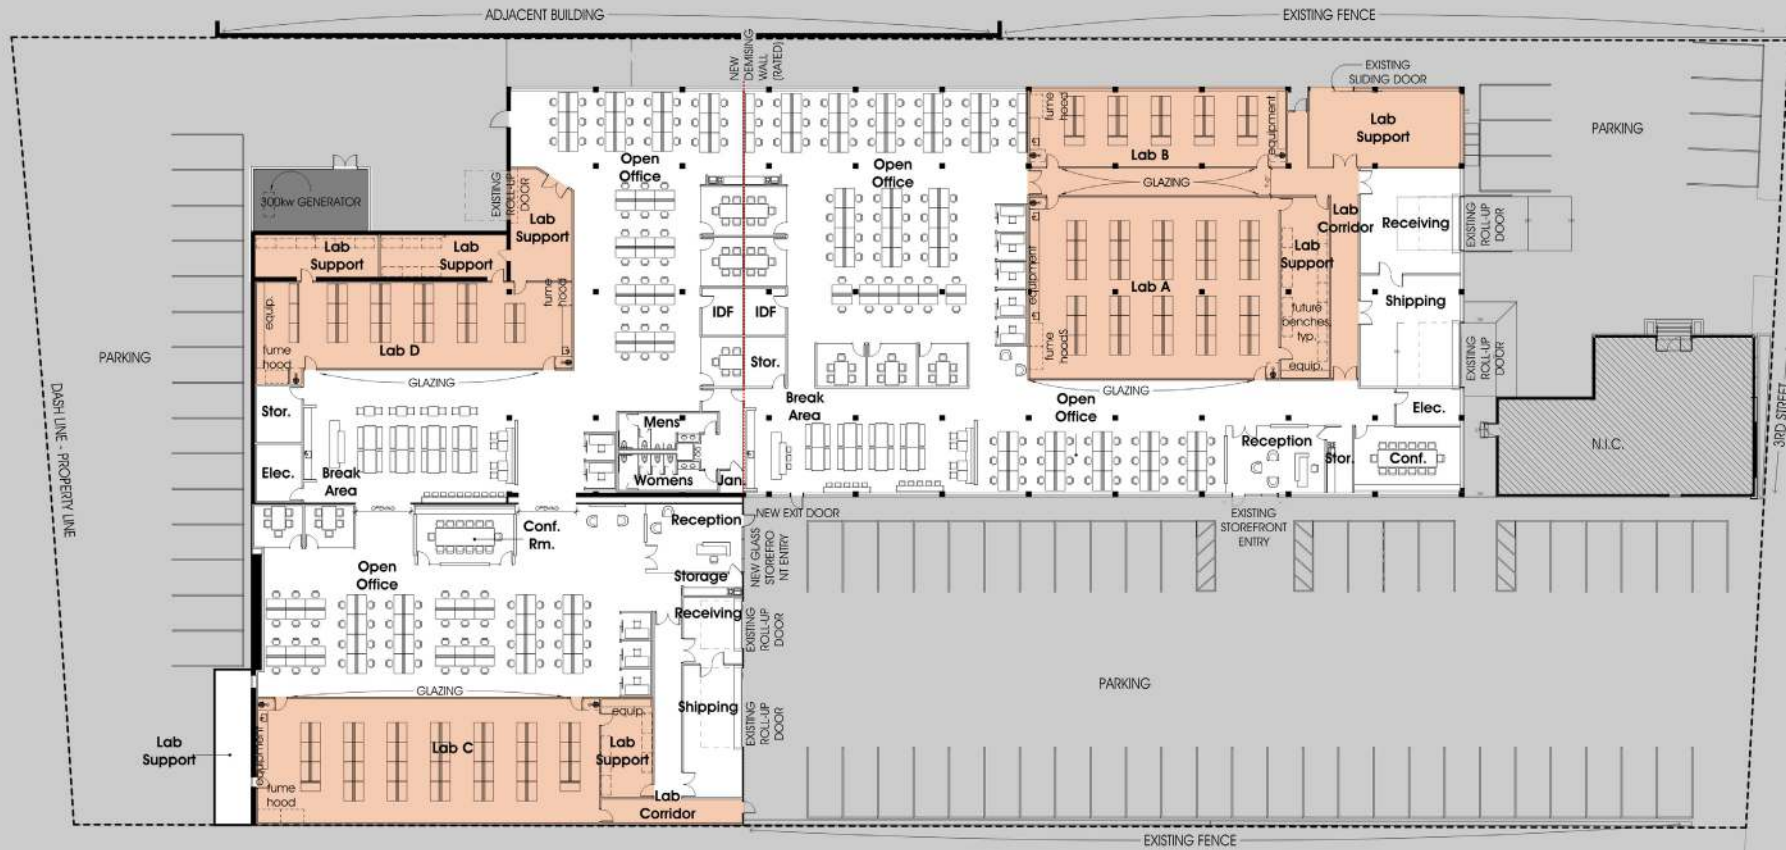

Mezzanine

Second Floor

1045 Bryant
San Francisco, CA

10,100 SF
Office with dry lab

Lift Partners

San Francisco, CA

Lift Partners
San Francisco, CA

41,100 SF
Office with dry lab