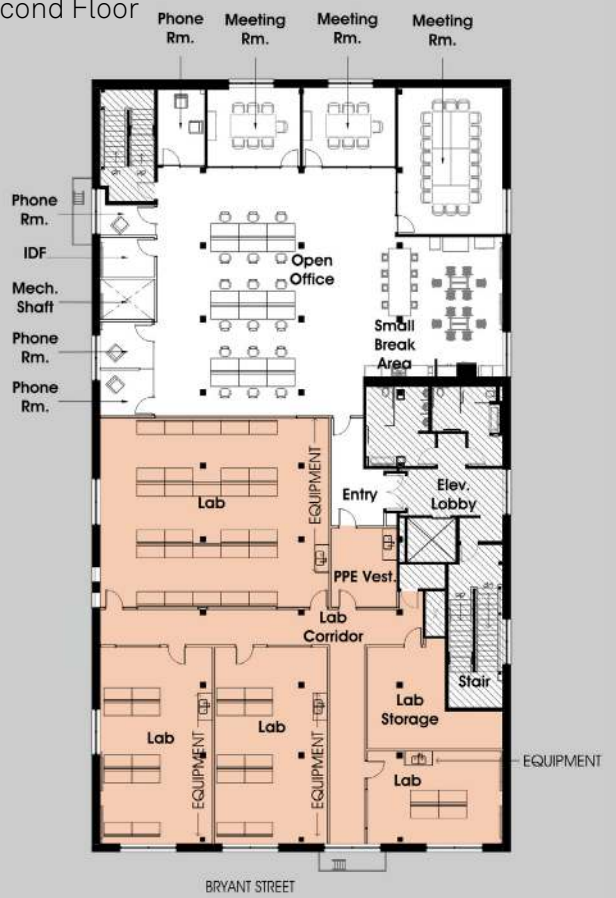

Mezzanine

Second Floor

1045 Bryant
San Francisco, CA

10,100 SF
Office with dry lab

Lift Partners

San Francisco, CA

Lift Partners
San Francisco, CA

41,100 SF
Office with dry lab