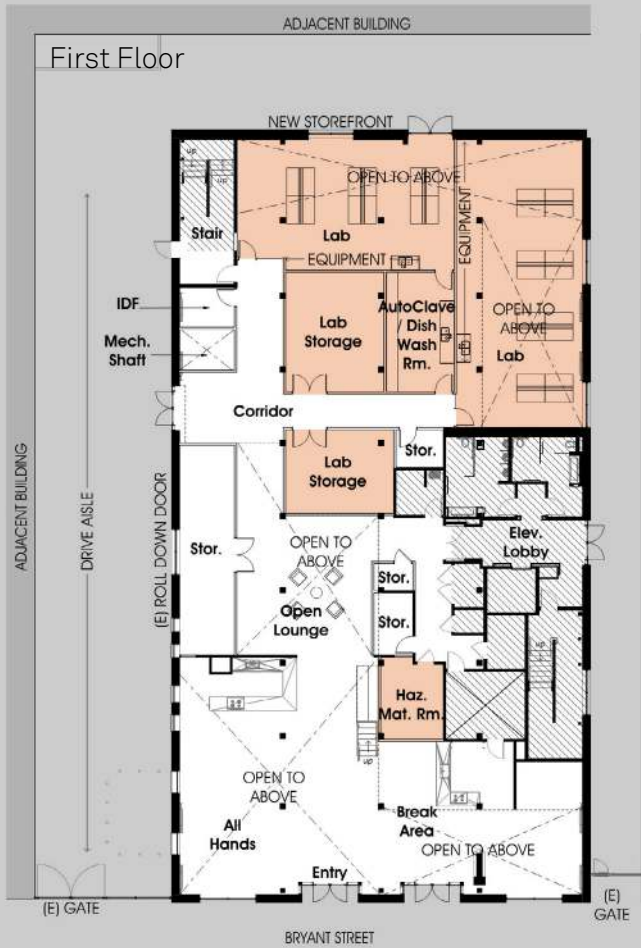

Mezzanine

Second Floor

1045 Bryant
San Francisco, CA

10,100 SF
Office with dry lab

Lift Partners

San Francisco, CA

Lift Partners
San Francisco, CA

41,100 SF
Office with dry lab