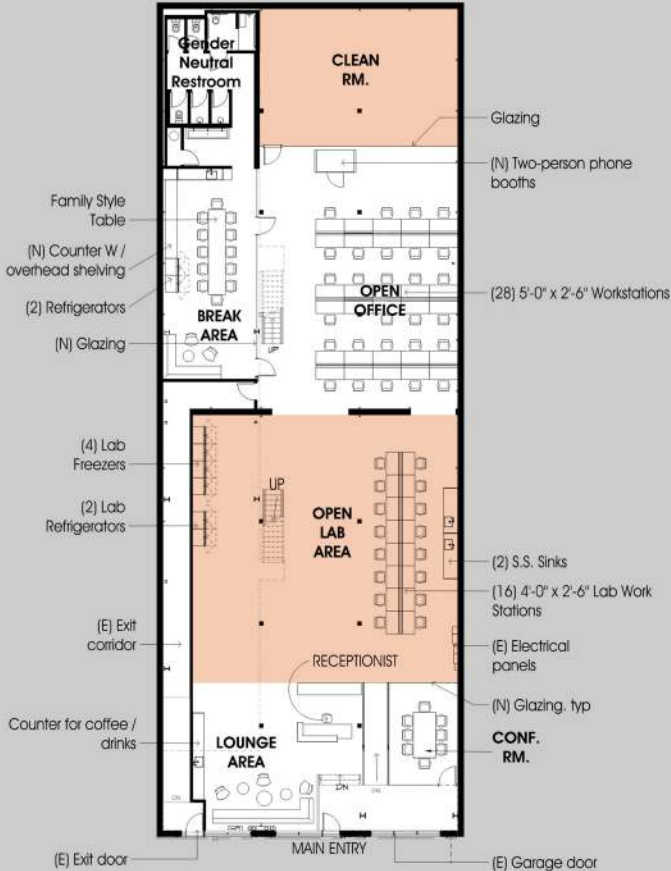

First Floor