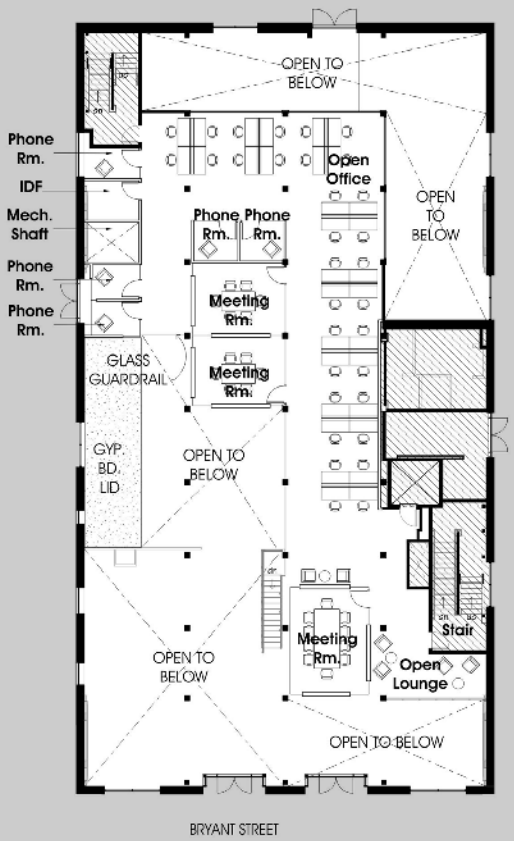

Mezzanine

Second Floor

1045 Bryant
San Francisco, CA

10,100 SF
Office with dry lab

Lift Partners

San Francisco, CA

Lift Partners
San Francisco, CA

41,100 SF
Office with dry lab